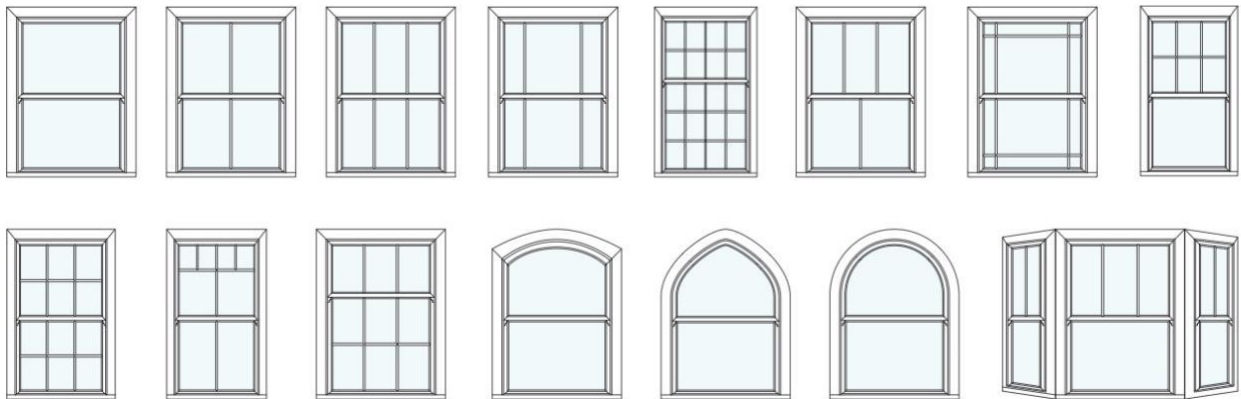

D'BEST COMPOSITE DOORS & PVC WINDOWS

Windows to suit your style

We offer a range of sash window styles to match your old windows as closely as possible and maintain the signature "design statement" for your home.

We can replace bay-style windows including splay and box bay windows. These are a common feature in older properties and when combined with a sliding sash window the installed appearance is very impressive.

We can also replace arched and swept head windows. These shaped styles are incredibly eye-catching. **ECOslide** PVC-U sash windows are bespoke-manufactured to your exact requirements, to maintain the appealing charm of your home.

Other additional design options are available with internal Georgian Bar or external Astragal Bar detailing, to ensure your new windows are truly authentic in style.

A small selection of the styles available