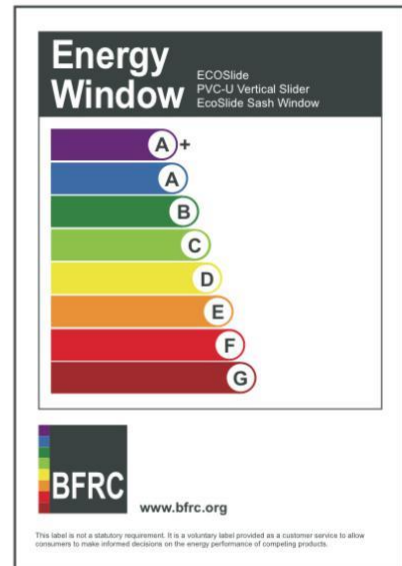

E&OE
Please note the information contained within this brochure are subject to change, improvements within specifications are possible in the imminent future. Please check the relevant official websites for up to date information. ECOSlide are not accountable for any errors or misleading information printed within this guide.

E-BR-ISSUE4-08-2018

ECOSlide
The No.1 Sash Window Brand