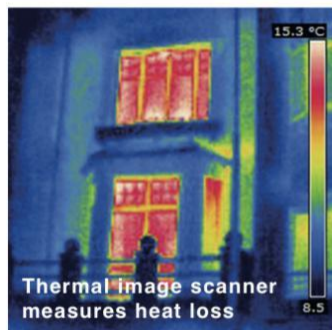

Sash Lifts

Used for opening and closing the bottom sash. One Sash lift is fitted to windows up to 479mm wide. Two are fitted on windows 480mm wide and over.

Satin Chrome

Chrome

Gold

White

Black

D'BEST COMPOSITE DOORS & PVC WINDOWS

D'BEST COMPOSITE DOORS & PVC WINDOWS

Energy Efficiency & Ratings

Enjoy a warmer, more comfortable home with energy efficient sash windows

Windows are given energy ratings based on their ability to insulate your home. These are displayed on a colour scale ranging from 'A+' (Purple) to 'G' (Burgundy), with 'G' being the least energy efficient and 'A' the most energy efficient.