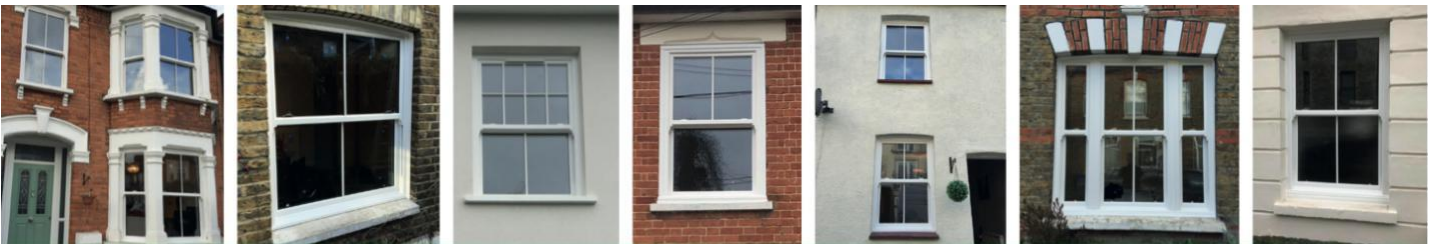

D'BEST COMPOSITE DOORS & PVC WINDOWS

Online Door and Window Designer

D'Best introduces our Online Design and Order your Composite Doors and PVC Windows from the comfort of your own home 24 hours a day

<http://www.compositedoorspvcwindows.ie>

Putting the style and beauty back into your home