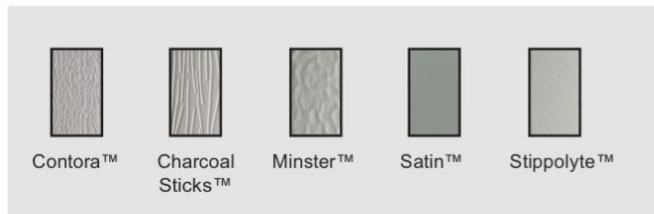

Plant-On Sash Horn

Run-Through Sash Horn

Astragal Bars (External)

Georgian Bars (Internal)

Glass Options

More options available upon request

D'BEST COMPOSITE DOORS & PVC WINDOWS

Colour & Foil Options

Timber box sash windows were always painted and you can replicate this look with solid White and Cream colour options. If you want a more natural wood effect, our Crystal White, Cream, Golden Oak and Irish Oak foils give a realistic woodgrain appearance that mimics the grained texture and appearance of an original timber window.

We also offer colour outside / White inside options in Chartwell Green, Anthracite Grey, Rosewood, Black Brown, Cream, Golden Oak and Irish Oak. With this option you can have the external colour you like, whilst maintaining a White interior to better suit your home's decoration.